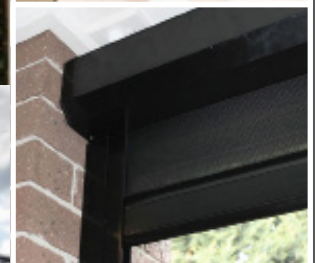

-  *Unique track system Australian designed*
-  *Enhance and protect your outdoor living all year round*
-  *Environmentally friendly*
-  *No unsightly ropes or straps*
-  *Easy to operate - Manual or Motorised with remote control*
-  *Ideal for mesh or PVC fabrics*

Specifications

- Size:** Recommended maximum size up to 15m² for optimal performance
Maximum width 5750mm, drop 3500mm - Crank & Motorised Options
(widths over 4500mm & drops over 2500mm Motorisation or Crank Option recommended)
- Construction:** Powder coated aluminium tracks. Choice of Colorbond or Aluminium Extruded Pelmet
- Fabrics:** Mesh, Acrylic or Clear PVC for sun, rain & light wind protection
- Features:** Channel & inner side channel approximately 75mm, locking bottom rail for tension, fabric locks inside channel for complete protection
- Operation:** Manual (Crank or Spring Option) or Motorised
- Installation:** Pergola, Verandah, Alfresco, Face or Recess
- Colours:** Available in 7 standard colours: White, Black, Classic Cream, Jasper, Monument, Paperbark & Woodland Grey. Also can be Powder Coated to the colour of your choice

SEE-THROUGH MESH

HEAVY DUTY BOTTOM RAIL

EXTRUDED PELMET

COLORBOND ENCLOSED PELMET

HANDLE-SPRING OPTION

OPTIONAL REMOTE